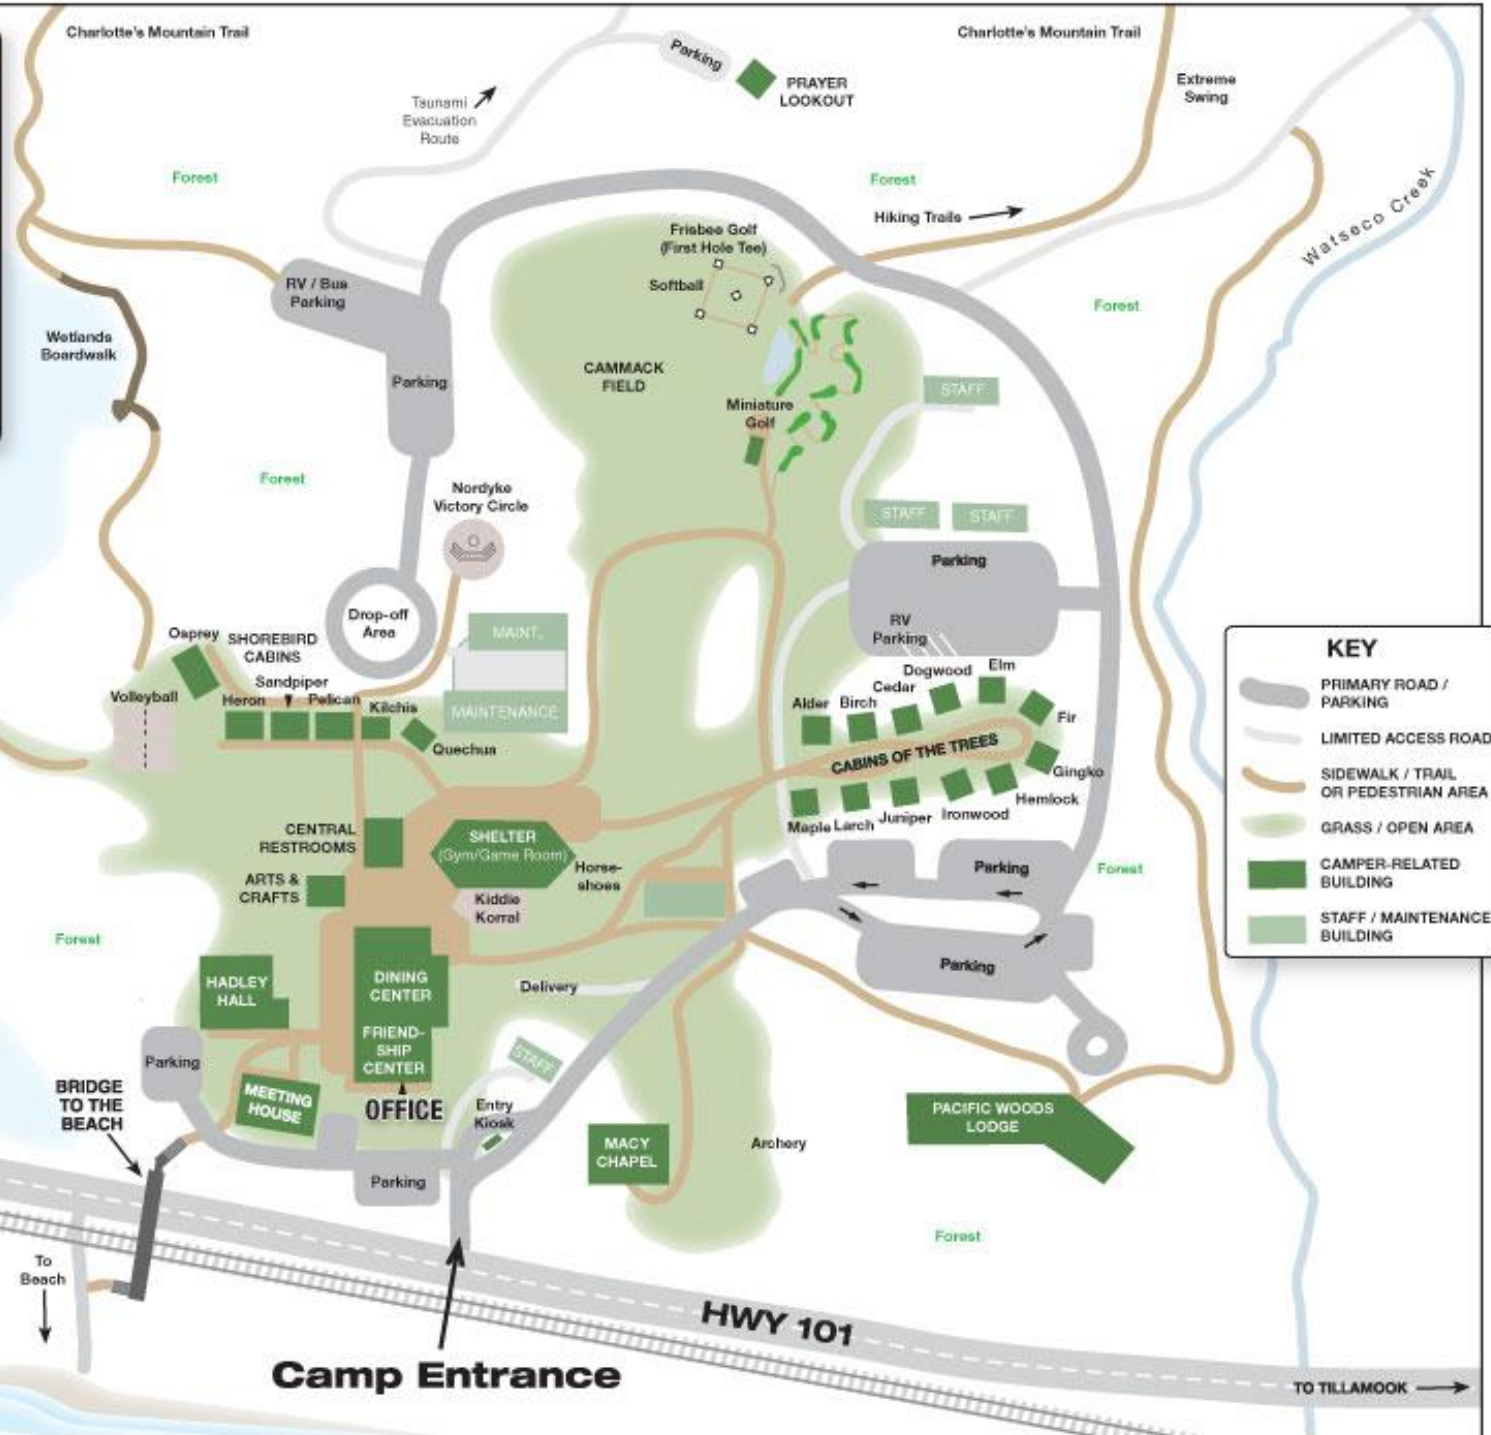

SINCE 1918

TWIN ROCKS friends camp

P.O. Box 6
Rockaway Beach, OR 97136
503/355-2284
www.twinrocks.org

KEY

- PRIMARY ROAD / PARKING
- LIMITED ACCESS ROAD
- SIDEWALK / TRAIL OR PEDESTRIAN AREA
- GRASS / OPEN AREA
- CAMPER-RELATED BUILDING
- STAFF / MAINTENANCE BUILDING

Harbor Villa Retreat Center (.8 miles)

TO ROCKAWAY BEACH

To Beach

Camp Entrance

HWY 101

TO TILLAMOOK